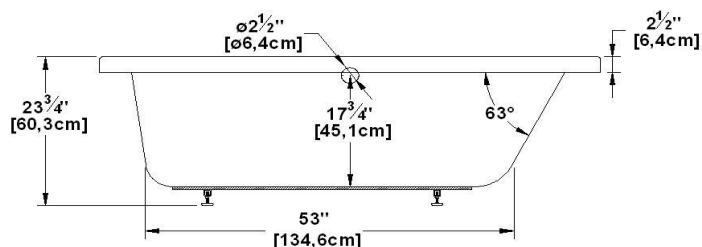

Grace

Product code : **GR24**

Draft revision : **20121011152223**

External dimensions : **72" x 42" x 24" [182,9 cm x 106,7 cm x 61,0 cm]**

Serie : **deck mount**

Seats : **2**

2012 catalog page : **53**

Lumbar support : **no**

Arm rests : **no**

Low-profile available : **no**

Also available in **FREESTAND**

Draft and specs