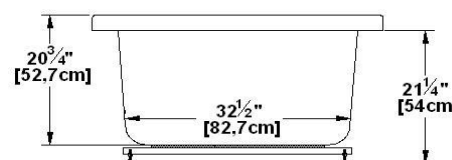

# Grace

Product code : **GR24**

Draft revision : **20121011152223**

External dimensions : **72" x 42" x 24" [182,9 cm x 106,7 cm x 61,0 cm]**

Serie : **deck mount**

Seats : **2**

2012 catalog page : **53**

Lumbar support : **no**

Remarks	
*all measures have a precision of ± 1/4" (0,63cm)	
*internal dimensions taken at 4" (10cm) from bath bottom	
*capacity is measured by filling the soaker to 1-1/2" under the overflow	
*textured skirt available on all freestand products	
*shelf height is 3/4" on all "low-profile" models	