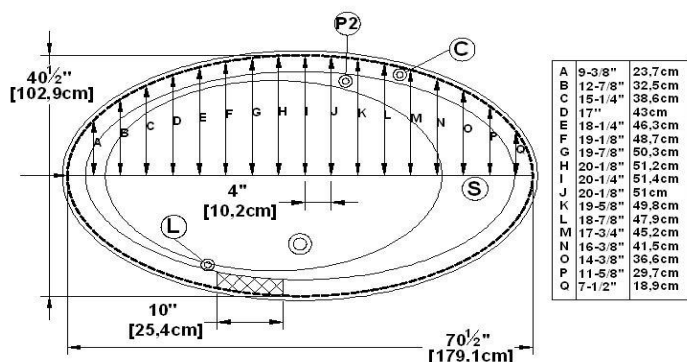

Options and installation

*accessories and decorative lines positions are approximative

Additional(s) note(s) :

Keypad not installed when ordered with remote control.

Legend					
(S)	Blower	(L)	Mood light	(C)	Keypad
(P1)	Pump	(P2)	Grab bar		
Recommended faucets drilling location*			Dashed line symbol: Deck cut-out line		

Available models	
Model	Availability
Soaker alone	X
Confort Air™	X
AeroMassage™	X
Super AeroMassage™	X
Dynamic Turbo™ (not available in the U.S.)	X
Dynamic Turbo™ + AeroMassage™	X
Dynamic Turbo™ + Super AeroMassage™	X

Available recommended options	
Front skirt :	
Recommended drain :	WOCO
Tiling flanges :	unavailable
Floating controller :	available

*It is possible that faucets may be installed elsewhere on the product. Verify, directly on the product, that there are no conflicting parts before drilling.

IMPORTANT NOTE : Specifications, dimensions and models are subject to change.

Visit our website <http://www.oceania-attitude.com> to access up-to-date dimensions and informations. In all cases, information on the website is the most up-to-date.

Dimensions may vary slightly. To ensure proper fit, measurements must be taken on the product directly.

Head office

591, avenue des Entreprises
Thetford Mines, Quebec
CANADA G6H 4B2

Phone numbers

No-charge : 1-877-332-4224
Fax : 1-866-460-4334

Internet

Web : <http://www.oceania-attitude.com>
Email : info@oceaniabaths.com