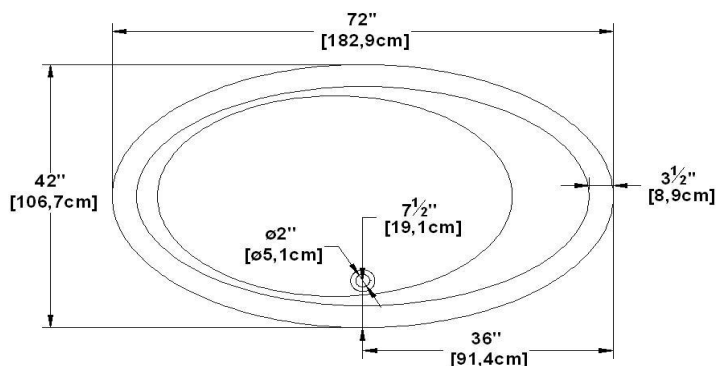

Grace

Product code : **GR24**

Draft revision : **20121011152223**

External dimensions : **72" x 42" x 24" [182,9 cm x 106,7 cm x 61,0 cm]**

Serie : **deck mount**

Seats : **2**

2012 catalog page : **53**

Lumbar support : **no**

Arm rests : **no**

Low-profile available : **no**

Also available in **FREESTAND**

Draft and specs